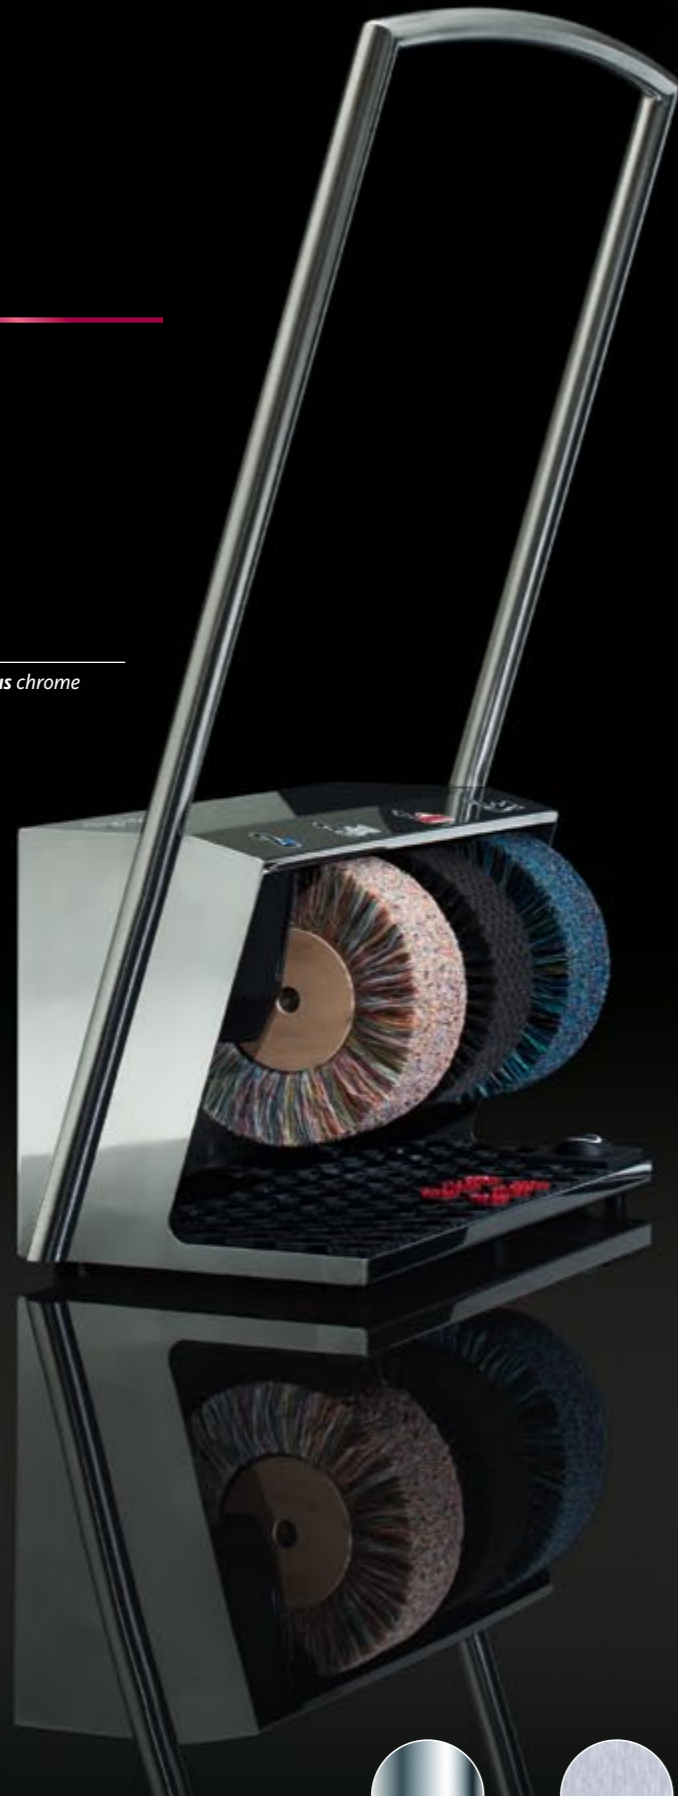

Quadro

The modern purist

The slender square column shape demonstrates modernity across the board. This eye-catcher is appealing for its zeitgeist, form and function. Demonstrate zeitgeist with form and function.

- high-end property character
- high-quality stainless steel finish

V2A, brushed

PoliSwing

A distinctive fellow

Be it an office building, production hall, fitness studio or modern residential loft – the steely, industrial look is a commitment to high-quality craftsmanship. The elaborately produced shoe shine machine made of shiny perforated sheeting and satinised steel is characterised by utmost stability, while the grip area, pleasant to the touch, offers a wide space to hold on, thus preventing hand prints on the wall. Rely on quality craftsmanship you can lean on.

- striking, industrial design
- broad and comfortable satin handle area

3 year warranty

PoliSwing V2A

V2A, brushed

Polifix 2

Polifix 2 plus chrome

A dazzling professional

When it comes to performance, this weighty ground-mounted machine plays in the top league. Just like the steel housing, the three rotating brushes with an impressive diameter are extremely robust in design and well-suited for continuous use in shopping centres or highly frequented hotels. Unsurpassed top form is also reflected in the options of finishing for the housing: in high-gloss chrome makes, this powerhouse becomes invisible as it mirrors its surroundings, while in 24-carat gold it reflects pure luxury. Rely on a true star.