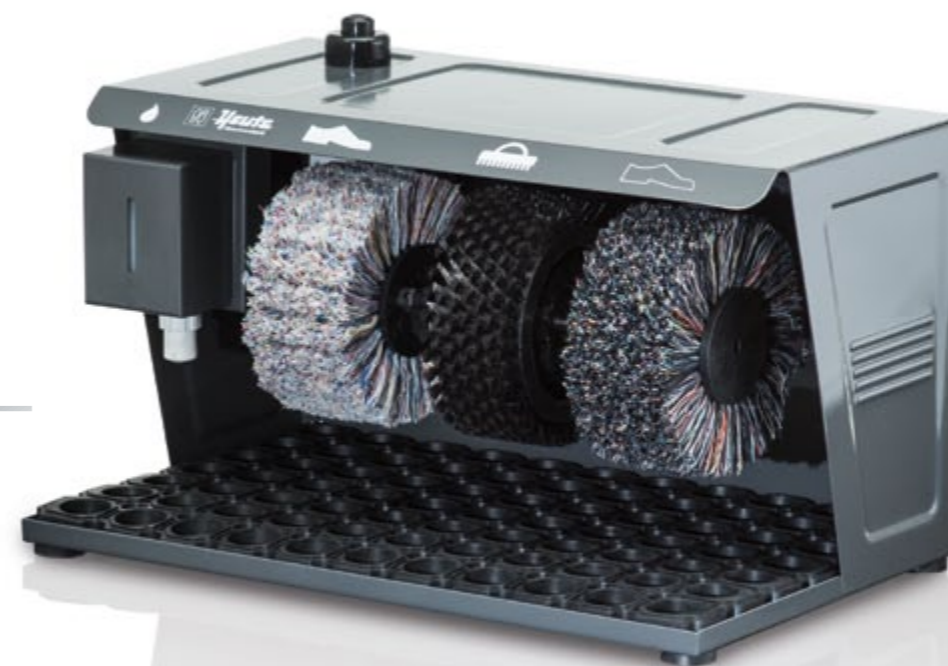

EasyComfort

2 year warranty

The practical little helper

Sleek and simply good – and available at a compact price. Just like its larger and elegantly styled colleagues, this little shoe shine machine comes from a good home and performs its tasks to full satisfaction.

It's easy to opt for more comfort.

- proven quality at an attractive price
- ideal for every household