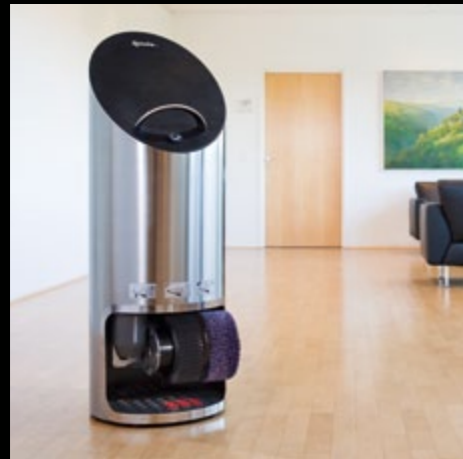

Quadro V2A

Ellipse with high-quality genuine leather finishing

Ellipse

The style-conscious head porter

The round column in brushed stainless steel with bevelled oval cover has the look of a sculpture in expansive corridors, spacious reception areas and lobbies. Whether free-standing, in a corner or directly against the wall, this stylish shoe shine machines always cuts a fine figure. Offer service in its most beautiful shape.

- *high-end property character*
- *cover area optionally available with high-quality leather finishing*

3 year warranty