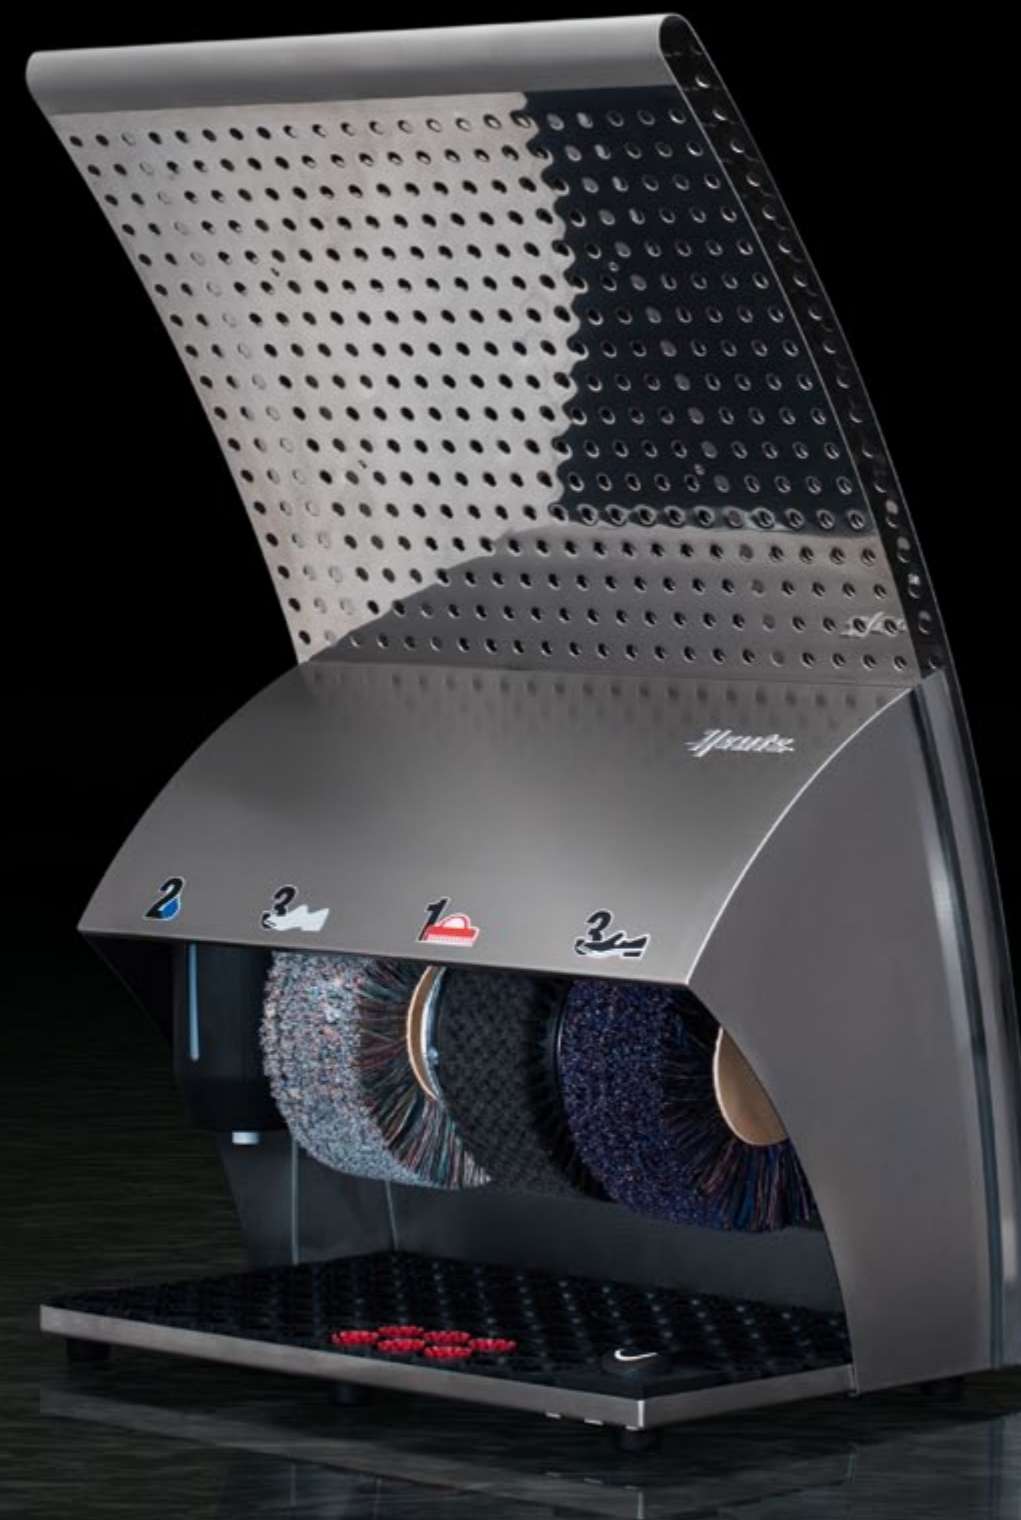

Ellipse

The style-conscious head porter

The round column in brushed stainless steel with bevelled oval cover has the look of a sculpture in expansive corridors, spacious reception areas and lobbies. Whether free-standing, in a corner or directly against the wall, this stylish shoe shine machines always cuts a fine figure. Offer service in its most beautiful shape.

Quadro

The modern purist

The slender square column shape demonstrates modernity across the board. This eye-catcher is appealing for its zeitgeist, form and function. Demonstrate zeitgeist with form and function.

- high-end property character
- high-quality stainless steel finish

V2A, brushed

PoliSwing

A distinctive fellow

Be it an office building, production hall, fitness studio or modern residential loft – the steely, industrial look is a commitment to high-quality craftsmanship. The elaborately produced shoe shine machine made of shiny perforated sheeting and satinised steel is characterised by utmost stability, while the grip area, pleasant to the touch, offers a wide space to hold on, thus preventing hand prints on the wall. Rely on quality craftsmanship you can lean on.

- striking, industrial design
- broad and comfortable satin handle area

3 year warranty

PoliSwing V2A

V2A, brushed

Polifix 2

Polifix 2 plus chrome

A dazzling professional

When it comes to performance, this weighty ground-mounted machine plays in the top league. Just like the steel housing, the three rotating brushes with an impressive diameter are extremely robust in design and well-suited for continuous use in shopping centres or highly frequented hotels. Unsurpassed top form is also reflected in the options of finishing for the housing: in high-gloss chrome makes, this powerhouse becomes invisible as it mirrors its surroundings, while in 24-carat gold it reflects pure luxury. Rely on a true star.